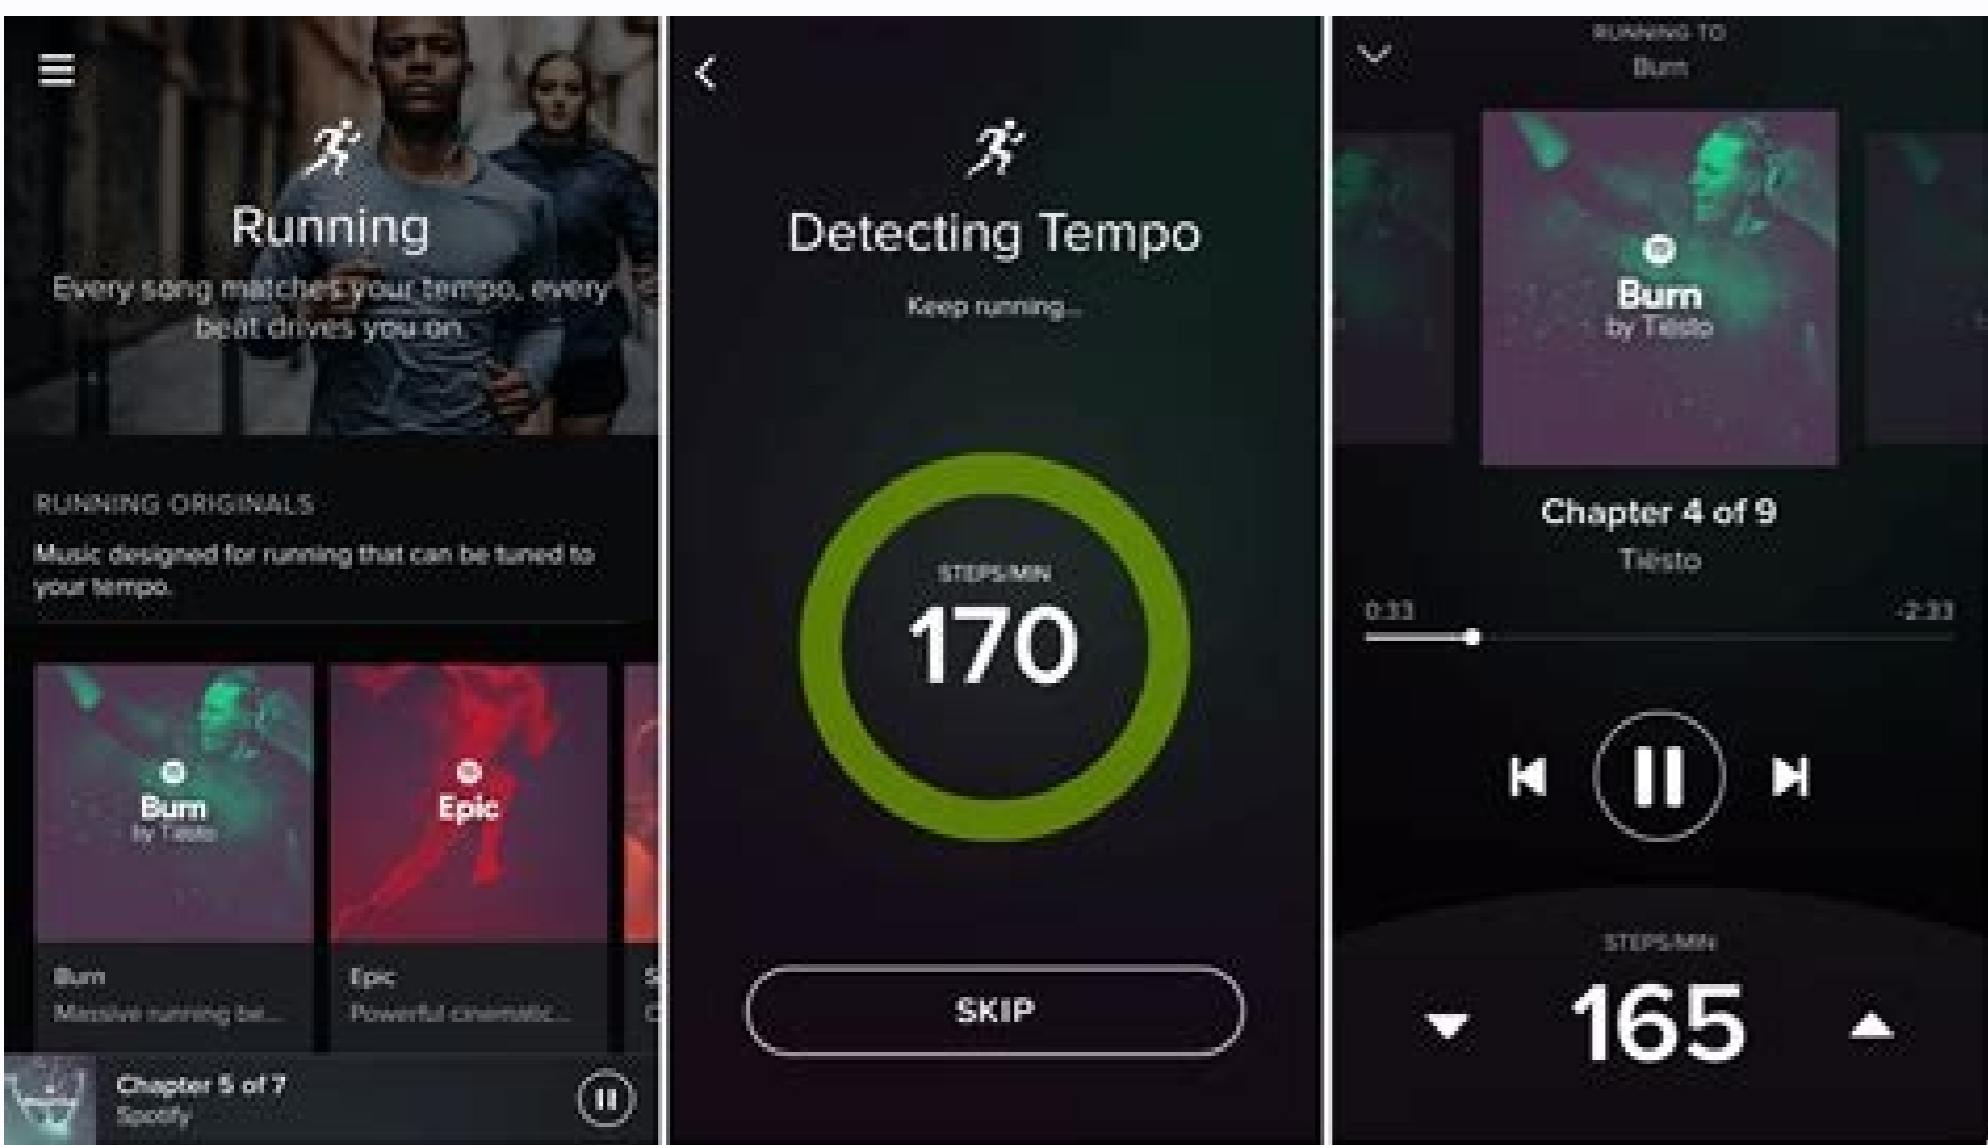

# Spotify browse not working android

Also, remember that if you use a public computer or the network of your employer or school, Spotify may be blocked. Generally, it's very rare for Spotify to have a full shutdown. To do this in Windows 10, press Win + R and type ipconfig /flushdns. In short: no, the best way to see if Spotify is below is to go to DownDetector and keep track of the