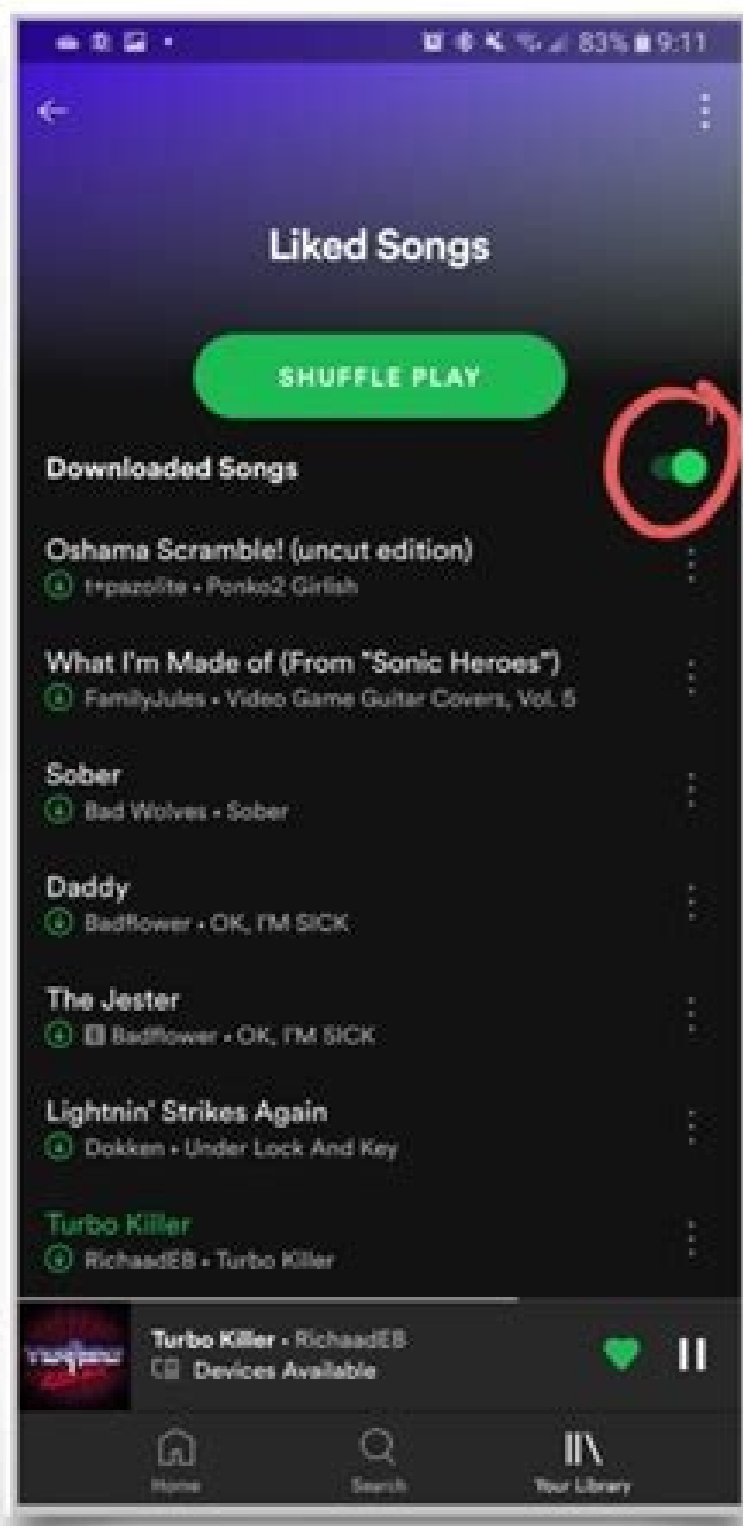

# Spotify browse not working android

Also, remember that if you use a public computer or the network of your employer or school, Spotify may be blocked. Generally, it's very rare for Spotify to have a full shutdown. To do this in Windows 10, press Win + R and type ipconfig /flushdns. In short: no, the best way to see if Spotify is below is to go to DownDetector and keep track of the