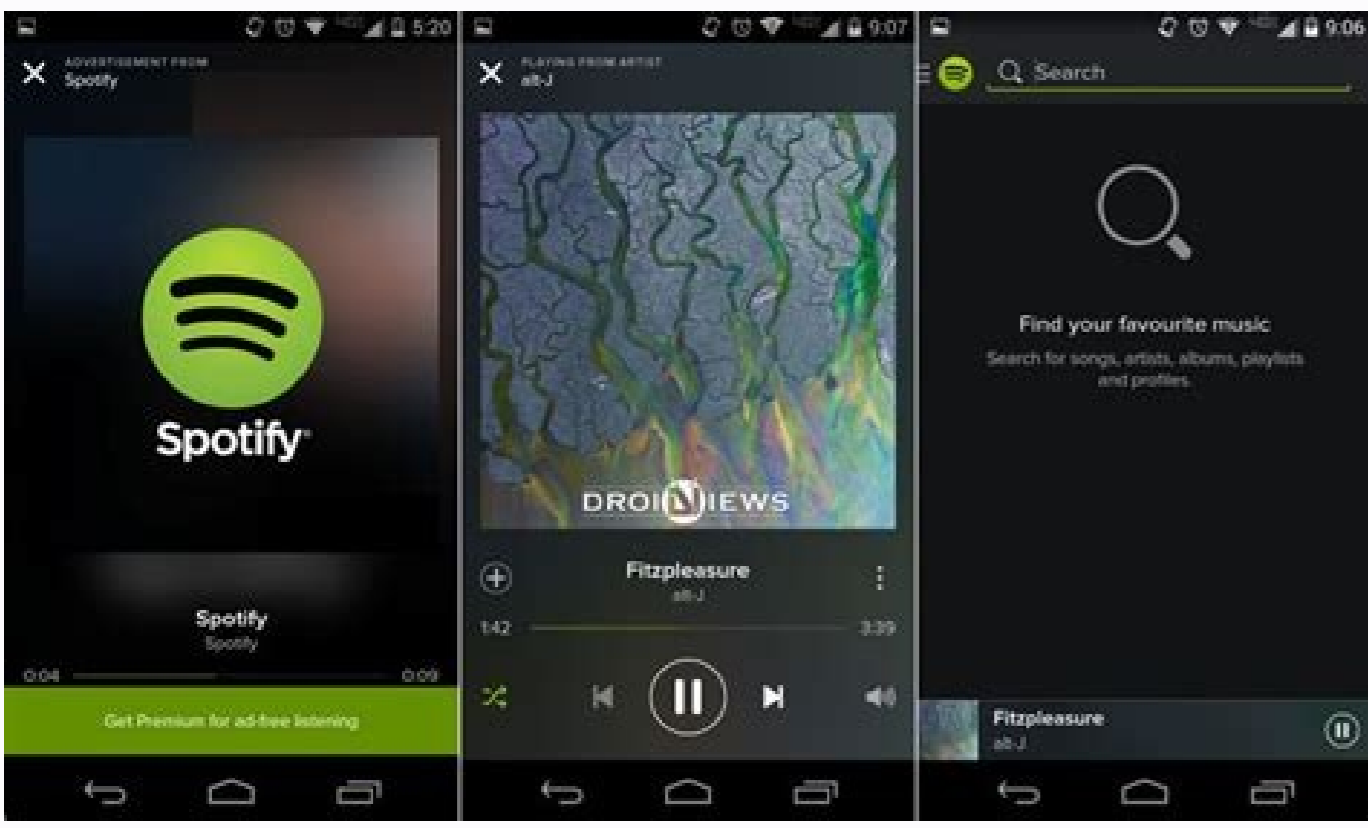

# Spotify browse not working android

Also, remember that if you use a public computer or the network of your employer or school, Spotify may be blocked. Generally, it's very rare for Spotify to have a full shutdown. To do this in Windows 10, press Win + R and type ipconfig /flushdns. In short: no, the best way to see if Spotify is below is to go to DownDetector and keep track of the