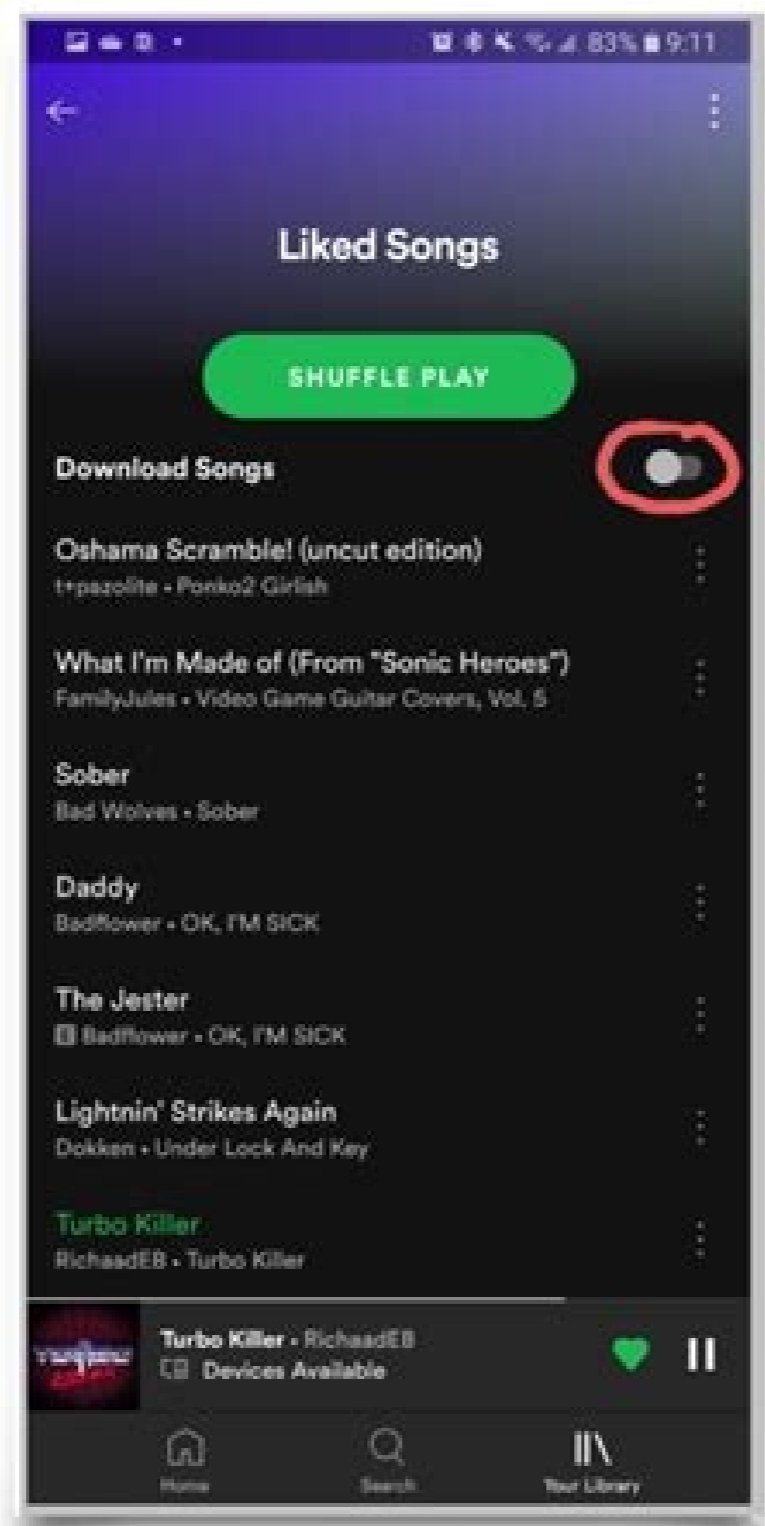

# Spotify browse not working android

Also, remember that if you use a public computer or the network of your employer or school, Spotify may be blocked. Generally, it's very rare for Spotify to have a full shutdown. To do this in Windows 10, press Win + R and type ipconfig /flushdns. In short: no, the best way to see if Spotify is below is to go to DownDetector and keep track of the